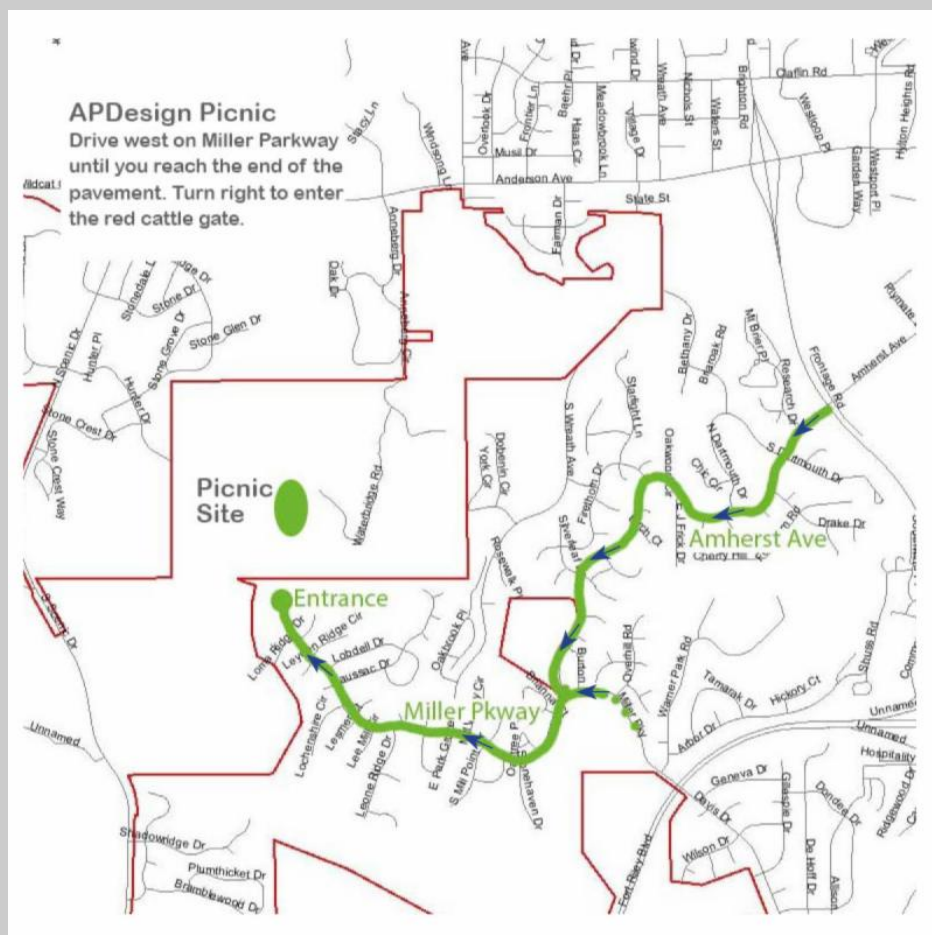

APDesign Kansas State University | (785) 532-1090 | tjackson@ksu.edu |

Stay Connected